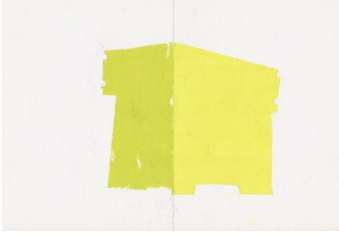

3A Gallery

Frances Scholz – The Chicken Truck

February 8 to March 10, 2019

Opening: Friday February 8, 6–8pm

Gallery Hours: Saturday & Sunday 2–5pm and by appointment. Please email.

Checklist

Non-portrait (Who's lookin' at ya?), 2018
Watercolor on Paper
11.5 x 11.5 inches

Uncombed (tangled up in open structures), 2018
Watercolor on Paper
11.5 x 9 inches

Uncombed (tangled up in blue extensions), 2018
Watercolor on Paper
9 x 12 inches

Uncombed (tangled up in black endings), 2018
Watercolor on Paper
9 x 12 inches