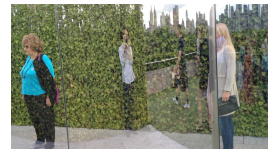

3A Gallery

Willows and Palms: Josh Thorpe 3A Gallery: April 30 to May 28, 2017 Checklist

Time, 2017
Digital video, ~4 min

Flowers, 2015
Screenprint
24x24 inches
Edition 1/3

Bee (very yellow), 2015
Screenprint
16x22 inches
Unique